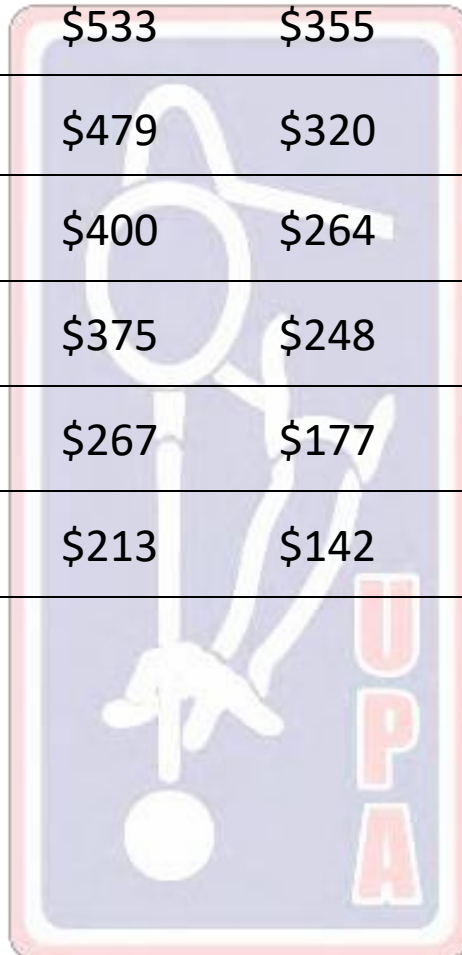

UNITED STATES PROFESSIONAL POOLPLAYERS ASSOCIATION

Evolve Your Game™

OFFICIAL LEAGUE PAYOUTS

$8 Nightly Dues

All Prize Funds must match payouts on League Night Paperwork

4 Players – 6/7 Team Divisions

Weeks	1st Place	2nd Place	3rd Place	4th Place	5th Place
21	$933	$558	$373	N/A	N/A
20	$888	$533	$355	N/A	N/A
18	$799	$479	$320	N/A	N/A
15	$668	$400	$264	N/A	N/A
14	$620	$375	$248	N/A	N/A
10	$444	$267	$177	N/A	N/A
8	$355	$213	$142	N/A	N/A

www.upatour.com

Updated 6/14/21